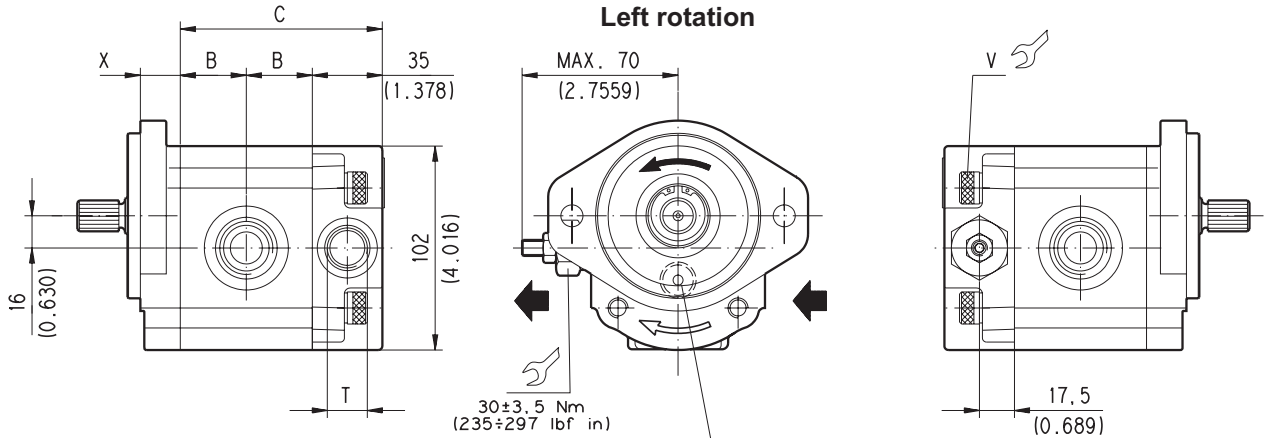

EXTERNAL DRAIN ADJUSTABLE SETTING VALVES - DIMENSIONS

VPER

POLARIS 20, WHISPER 20 - Unidirectional pumps (S-D)

T drain port dimensions on page 16

D045-111/0904

Bolts tightened on	V Bolts tightening torque	
	Nm	lbf in
Aluminum	45 ±4,5	358 ÷ 438
Cast iron		

Order example

PLP20•4-S0-03 S1- L OC/OC- N-EL

VPER / TS

POLARIS 20, WHISPER 20 - Unidirectional motors (S-D)

T drain port dimensions on page 16

D045-112/0904

Bolts tightened on	V Bolts tightening torque	
	Nm	lbf in
Aluminum	45 ±4,5	358 ÷ 438
Cast iron		