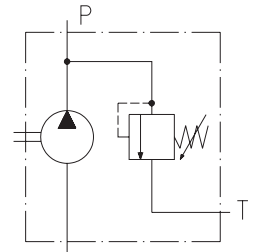

EXTERNAL DRAIN ADJUSTABLE SETTING VALVES - DIMENSIONS

VPER

POLARIS 20, WHISPER 20 - Unidirectional pumps (S-D)

T drain port dimensions on page 16

D045-111/0904

Bolts tightened on	V Bolts tightening torque	
	Nm	lbf in
Aluminum	45 ±4,5	358 ÷ 438
Cast iron		

Order example

PLP20•4-S0-03 S1- L OC/OC- N-EL

VPER / TS

POLARIS 20, WHISPER 20 - Unidirectional motors (S-D)

T drain port dimensions on page 16

D045-112/0904

Bolts tightened on	V Bolts tightening torque	
	Nm	lbf in
Aluminum	45 ±4,5	358 ÷ 438
Cast iron		

Order example

PLM20•4-S0-03 S1- L OC/OC- N-EL

VPER / TS

01/01.05