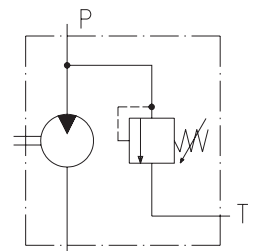

EXTERNAL DRAIN ADJUSTABLE SETTING VALVES - DIMENSIONS

VPER

POLARIS 20, WHISPER 20 - Unidirectional pumps (S-D)

T drain port dimensions on page 16

D045-111/0904

Bolts tightened on	V Bolts tightening torque	
	Nm	lbf in
Aluminum	45 ±4,5	358 ÷ 438
Cast iron		

Order example

PLP20•4-S0-03 S1- L OC/OC- N-EL

VPER / TS

POLARIS 20, WHISPER 20 - Unidirectional motors (S-D)

T drain port dimensions on page 16

D045-112/0904

Bolts tightened on	V Bolts tightening torque	
	Nm	lbf in
Aluminum	45 ±4,5	358 ÷ 438
Cast iron		

Order example

PLM20•4-S0-03 S1- L OC/OC- N-EL

VPER / TS

01/01.05