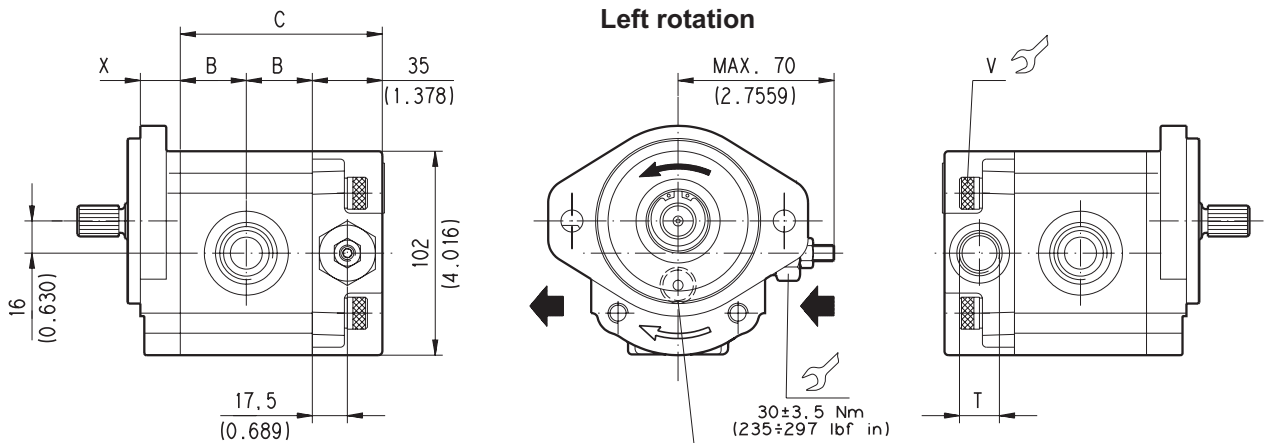

EXTERNAL DRAIN ADJUSTABLE SETTING VALVES - DIMENSIONS

VPER

POLARIS 20, WHISPER 20 - Unidirectional pumps (S-D)

T drain port dimensions on page 16

D045-111/0904

Bolts tightened on	V Bolts tightening torque	
	Nm	lbf in
Aluminum	45 ±4,5	358 ÷ 438
Cast iron		

Order example

PLP20•4-S0-03 S1- L OC/OC- N-EL

VPER / TS

POLARIS 20, WHISPER 20 - Unidirectional motors (S-D)

T drain port dimensions on page 16

D045-112/0904

Bolts tightened on	V Bolts tightening torque	
	Nm	lbf in
Aluminum	45 ±4,5	358 ÷ 438
Cast iron		